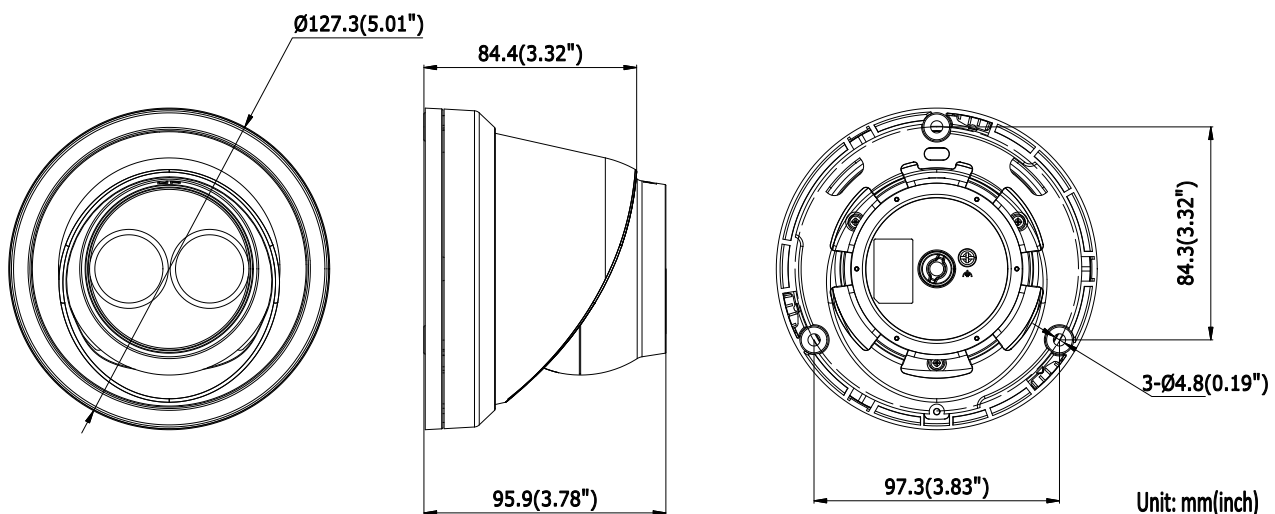

General Function	One-key Reset, Dual-VCA, Anti-Flicker, Heartbeat, Mirror, Password Protection, Privacy Mask, Watermark, IP Address Filter
Interface	
Communication Interface	1 RJ45 10M/100M self-adaptive Ethernet port
On-board Storage	Built-in microSD/SDHC/SDXC slot, up to 128 GB
Smart Feature-set	
Behavior Analysis	Line crossing detection, intrusion detection, unattended baggage detection, object removal detection
Line Crossing Detection	Cross a pre-defined virtual line, up to 1 pre-defined virtual lines supported
Intrusion Detection	Enter and loiter in a pre-defined virtual region, up to 1 pre-defined virtual regions supported
Object Removal Detection	Objects removed from the pre-defined region, such as the exhibits on display.
Unattended Baggage Detection	Objects left over in the pre-defined region such as the baggage, purse, dangerous materials
Face Detection	Human face appears in the image can be detected and trigger linkage method
General	
Operating Conditions	-30 °C to +60 °C (-22 °F to +140 °F), Humidity 95% or less (non-condensing)
Power Supply	12 VDC ± 25%, 5.5 W PoE(802.3af, 42.5 – 57V, class 3), 7.5 W
IR Range	Up to 30 m
Protection Level	IP67
Dimensions	Camera: Φ 127.3 × 95.9 mm (5.01" × 3.78") Package: 150 × 150 × 141 mm (5.91" × 5.91" × 5.55")
Weight	Camera: 620 g (1.37 lb.)

Available Models

DS-2CD2355FWD-I

Dimensions